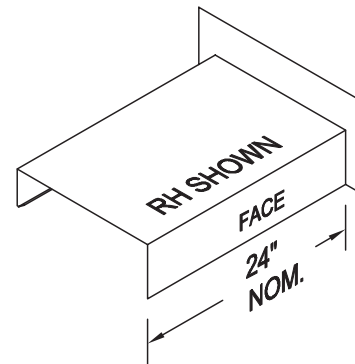

END TERMINATION

Superior productivity.
Superior performance.

4 COMMERCE WAY, ARDEN, NC 28704 USA
800-892-9173 828-676-1700 OMGEDGESYSTEMS.COM
Copyright © 2018 OMG, Inc. All rights reserved.