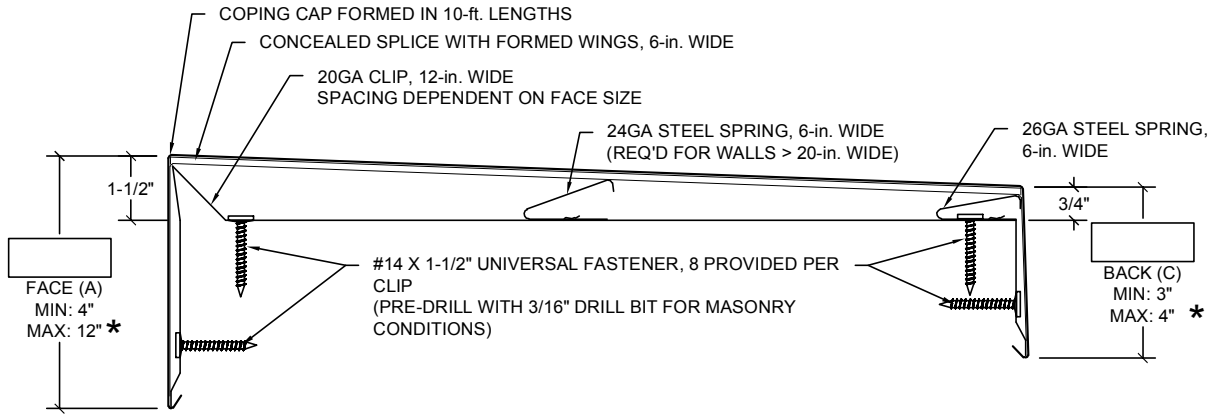

PermaSnap

COPING SYSTEM

Snap-On Coping with Intermittent Clips

Order Specification Form

* Face (A) / Wall (B) / Back (C) sizes are provided in 1/4-in. increments (e.g. 4-in, 4-1/4-in, 4-1/2-in.)

COPING DIMENSIONS		QUANTITY		CAP MATERIAL		THICKNESS	
Finished Face Size (A)	Total LF	Vaulted LF		Aluminum	<input type="checkbox"/>	.040 Alum.	<input type="checkbox"/>
Face Angle (Aa)	Outside Miters	Vaulted to Straight Miters		Galvanized Steel	<input type="checkbox"/>	.050 Alum.	<input type="checkbox"/>
Wall Size (B)	Inside Miters	Tee Miters		Stainless Steel	<input type="checkbox"/>	.063 Alum.	<input type="checkbox"/>
Finished Back Size (C)	End Caps	Zee Miters		Other (Specify)	<input type="checkbox"/>	.080 Alum.	<input type="checkbox"/>
Back Angle (Cc)	End Terms	Special Miters (attach sketch)		ACCESSORY TYPE		24 Gauge	<input type="checkbox"/>
	Radius LF	Ridge Miters		Welded	<input type="checkbox"/>	22 Gauge	<input type="checkbox"/>
	Radius to Straight Miters	Valley Miters		Metal-Lok	<input type="checkbox"/>	Other (Specify)	<input type="checkbox"/>