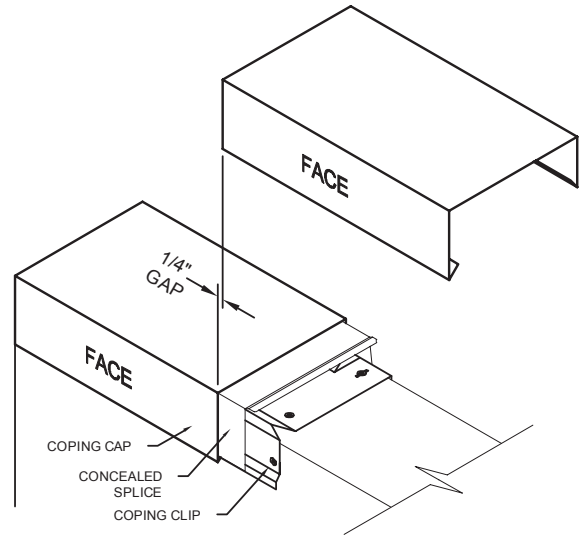

OUTSIDE MITER

END CAP

END TERMINATION

Superior productivity.
Superior performance.

4 COMMERCE WAY, ARDEN, NC 28704 USA
800-892-9173 828-676-1700 OMGEDGESYSTEMS.COM
Copyright © 2018 OMG, Inc. All rights reserved.