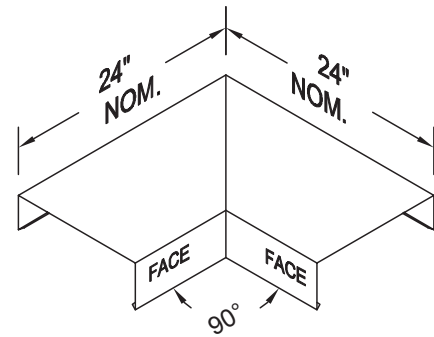

PermaSnap

COPING SYSTEM

Snap-On Coping with Intermittent Clips

STANDARD COLORS - Other Colors Available

Ascot White	Bone White	Dove Gray	Silversmith	Shale Gray
Rocky Gray	Sandstone	Champagne	Titanium	Charcoal Gray
Concord Cream	Rawhide	Sierra Tan	Coppertone	Mission Red
Bright Red	Redwood	Boysenberry	Chocolate Brown	Antique Patina
Siam Blue	Slate Blue	Turquoise	Regal Blue	Statuary Bronze
Black	Hemlock Green	Patina Green	Forest Green	Hartford Green
	* Premium Colors			
Medium Bronze