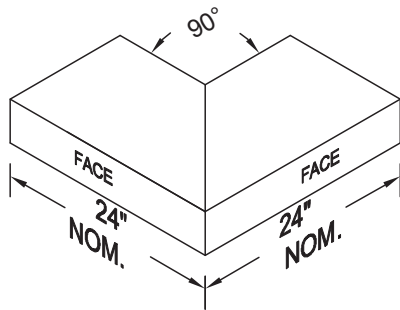

PermaSnap

COPING SYSTEM

Snap-On Coping with Intermittent Clips

STANDARD COLORS - Other Colors Available

Ascot White	Bone White	Dove Gray	Silversmith	Shale Gray
Rocky Gray	Sandstone	Champagne	Titanium	Charcoal Gray
Concord Cream	Rawhide	Sierra Tan	Coppertone	Mission Red
Bright Red	Redwood	Boysenberry	Chocolate Brown	Antique Patina
Siam Blue	Slate Blue	Turquoise	Regal Blue	Statuary Bronze
Black	Hemlock Green	Patina Green	Forest Green	Hartford Green
	* Premium Colors			
Medium Bronze