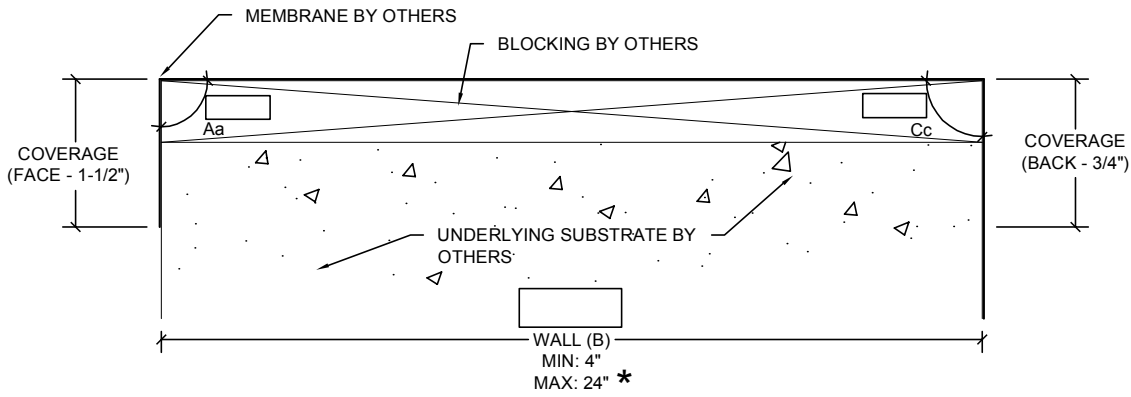

PermaSnap

COPING SYSTEM

Snap-On Coping with Intermittent Clips

Order Specification Form

* Face (A) / Wall (B) / Back (C) sizes are provided in 1/4-in. increments (e.g. 4-in, 4-1/4-in, 4-1/2-in.)

COPING DIMENSIONS		QUANTITY		CAP MATERIAL		THICKNESS	
Finished Face Size (A)	Total LF	Vaulted LF		Aluminum	<input type="checkbox"/>	.040 Alum.	<input type="checkbox"/>
Face Angle (Aa)	Outside Miters	Vaulted to Straight Miters		Galvanized Steel	<input type="checkbox"/>	.050 Alum.	<input type="checkbox"/>
Wall Size (B)	Inside Miters	Tee Miters		Stainless Steel	<input type="checkbox"/>	.063 Alum.	<input type="checkbox"/>
Finished Back Size (C)	End Caps	Zee Miters		Other (Specify)	<input type="checkbox"/>	.080 Alum.	<input type="checkbox"/>
Back Angle (Cc)	End Terms	Special Miters (attach sketch)		ACCESSORY TYPE		24 Gauge	<input type="checkbox"/>
	Radius LF	Ridge Miters		Welded	<input type="checkbox"/>	22 Gauge	<input type="checkbox"/>
	Radius to Straight Miters	Valley Miters		Metal-Lok	<input type="checkbox"/>	Other (Specify)	<input type="checkbox"/>