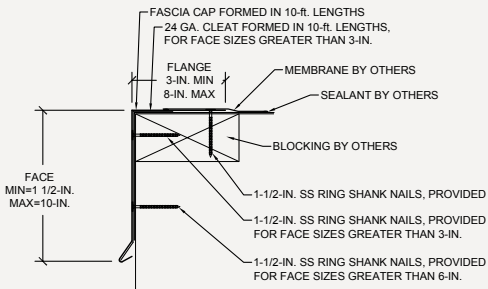

Roofer's Edge™

ORDER SPECIFICATION FORM

Snap-On Fascia

Coping

Drip Fascia

Gravel Stop

CONTACT OMG FOR APPROPRIATE CONDITION NEEDED TO MEET/EXCEED ANSI/SPRI/FM4435/ES-1 DESIGN CRITERIA

			Color	Cover Material	Cover Finish
COPING	Wall Width _____	Straight Length (LF) _____	Color Chart on Reverse	.040 Aluminum 24Ga. Galvanized Steel	Mill Aluminum Prefinished Kynar Premium Prefinished Kynar
	Face Size _____	Total Miters - inside (Qty) _____			
	Back Leg Size _____	Total Miters - outside (Qty) _____			
	Accessory Type: Metal Lok				
FASCIA	Face Size _____	Straight Length (LF) _____			
GRAVEL STOP	Face Size _____	Straight Length (LF) _____			
DRIP EDGE	Face Size _____	Straight Length (LF) _____			
EXTENDER	Face Size _____	Straight Length (LF) _____			