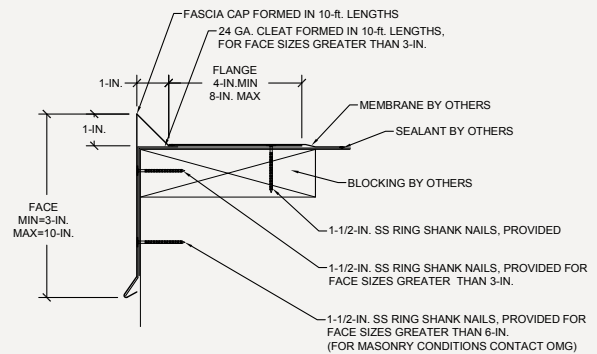

Roofer's Edge™

ORDER SPECIFICATION FORM

Snap-On Fascia

Coping

Drip Fascia

Gravel Stop

CONTACT OMG FOR APPROPRIATE CONDITION NEEDED TO MEET/EXCEED ANSI/SPRI/FM4435/ES-1 DESIGN CRITERIA

			Color	Cover Material	Cover Finish
COPING	Wall Width _____	Straight Length (LF) _____	Color Chart on Reverse	.040 Aluminum 24Ga. Galvanized Steel	Mill Aluminum Prefinished Kynar Premium Prefinished Kynar
	Face Size _____	Total Miters - inside (Qty) _____			
	Back Leg Size _____	Total Miters - outside (Qty) _____			
	Accessory Type: Metal Lok				
FASCIA	Face Size _____	Straight Length (LF) _____			
GRAVEL STOP	Face Size _____	Straight Length (LF) _____			
DRIP EDGE	Face Size _____	Straight Length (LF) _____			
EXTENDER	Face Size _____	Straight Length (LF) _____			