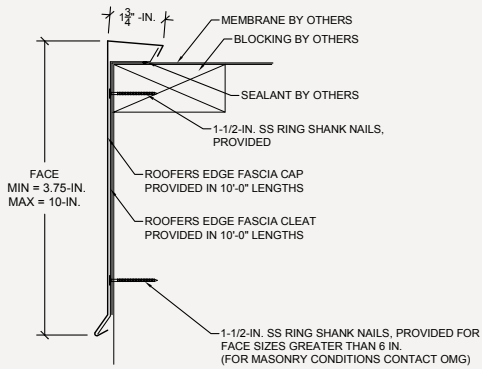

Roofer's Edge™

ORDER SPECIFICATION FORM

Snap-On Fascia

Coping

Drip Fascia

Gravel Stop

CONTACT OMG FOR APPROPRIATE CONDITION NEEDED TO MEET/EXCEED ANSI/SPRI/FM4435/ES-1 DESIGN CRITERIA

			Color	Cover Material	Cover Finish
COPING	Wall Width _____	Straight Length (LF) _____	Color Chart on Reverse	.040 Aluminum 24Ga. Galvanized Steel	Mill Aluminum Prefinished Kynar Premium Prefinished Kynar
	Face Size _____	Total Miters - inside (Qty) _____			
	Back Leg Size _____	Total Miters - outside (Qty) _____			
	Accessory Type: Metal Lok				
FASCIA	Face Size _____	Straight Length (LF) _____			
GRAVEL STOP	Face Size _____	Straight Length (LF) _____			
DRIP EDGE	Face Size _____	Straight Length (LF) _____			
EXTENDER	Face Size _____	Straight Length (LF) _____			

PRODUCT DESCRIPTION

Roofer's Edge products are designed for easy application on buildings that don't require Factory Mutual tested or approved edge systems, and serve as the roof's first line of defense against wind and water infiltration. These products are ANSI/SPRI/FM 4435/ES-1 tested, and come with a 15-year warranty for wind speeds up to 90 mph. Roofer's Edge products come in 10-foot lengths, most include 24 Ga. galvanized cleats for easy installation, and are available in your choice of Kynar500 coated .040-inch aluminum, or Kynar500 coated 24 Ga. galvanized steel covers. In addition, Roofer's Edge products come with fastener, are available with optional face extenders up to eight inches for increased wall coverage and come in any of OMG's 31 standard and premium colors. **When your project calls for a fast and simple edge product, call for the Roofer's Edge!**