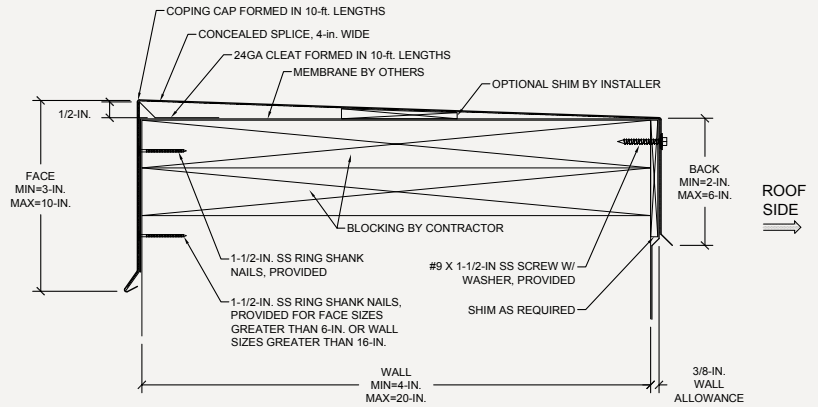

Roofer's Edge™

ORDER SPECIFICATION FORM

Snap-On Fascia

Coping

Drip Fascia

Gravel Stop

CONTACT OMG FOR APPROPRIATE CONDITION NEEDED TO MEET/EXCEED ANSI/SPRI/FM4435/ES-1 DESIGN CRITERIA

			Color	Cover Material	Cover Finish
COPING	Wall Width _____	Straight Length (LF) _____	Color Chart on Reverse	.040 Aluminum 24Ga. Galvanized Steel	Mill Aluminum Prefinished Kynar Premium Prefinished Kynar
	Face Size _____	Total Miters - inside (Qty) _____			
	Back Leg Size _____	Total Miters - outside (Qty) _____			
	Accessory Type: Metal Lok				
FASCIA	Face Size _____	Straight Length (LF) _____			
GRAVEL STOP	Face Size _____	Straight Length (LF) _____			
DRIP EDGE	Face Size _____	Straight Length (LF) _____			
EXTENDER	Face Size _____	Straight Length (LF) _____			

PRODUCT DESCRIPTION

Roofer's Edge products are designed for easy application on buildings that don't require Factory Mutual tested or approved edge systems, and serve as the roof's first line of defense against wind and water infiltration. These products are ANSI/SPRI/FM 4435/ES-1 tested, and come with a 15-year warranty for wind speeds up to 90 mph. Roofer's Edge products come in 10-foot lengths, most include 24 Ga. galvanized cleats for easy installation, and are available in your choice of Kynar500 coated .040-inch aluminum, or Kynar500 coated 24 Ga. galvanized steel covers. In addition, Roofer's Edge products come with fastener, are available with optional face extenders up to eight inches for increased wall coverage and come in any of OMG's 31 standard and premium colors. **When your project calls for a fast and simple edge product, call for the Roofer's Edge!**